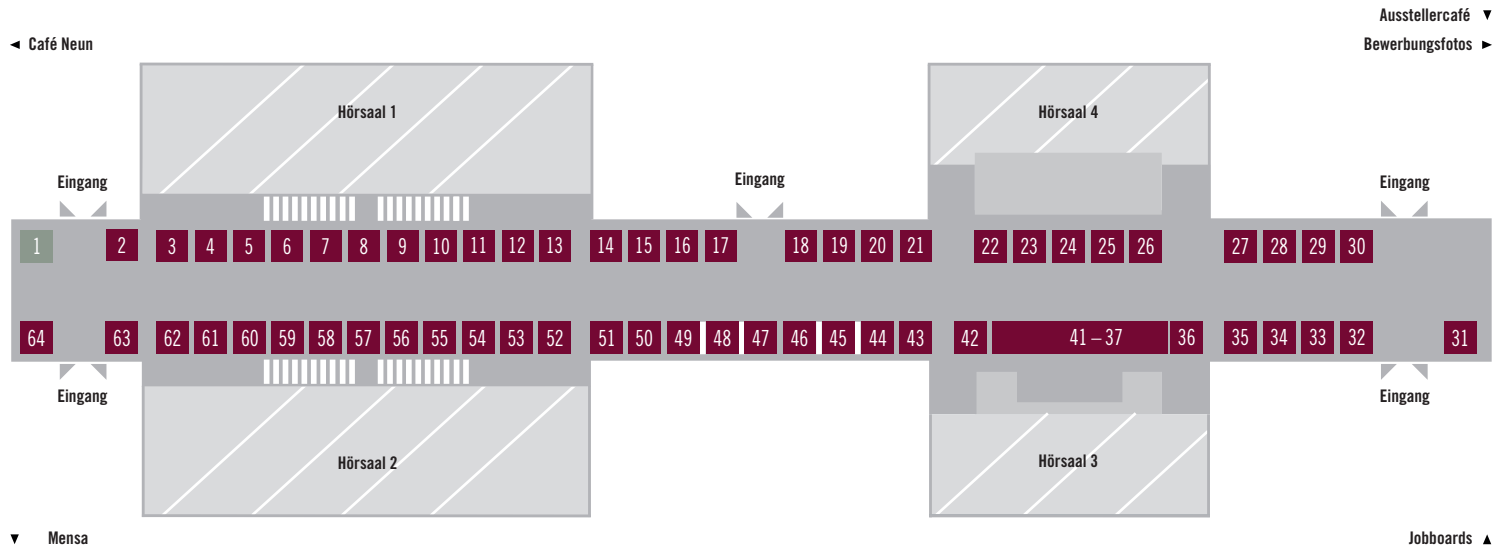

STANDPLAN FOR YOUR CAREER 2018

1 Career Service
Alumni- und Förderverein
2 MÖHRLE HAPP LUTHER
3 4 Accenture
5 6 About You
7 InnoGames
8 9 Baker Tilly
10 11 HONICO eBusiness
12 13 Sopra Steria
14 15 EY
16 17 Jungheinrich
18 19 Esche Schümann Commichau
20 21 tesa
22 23 hagebau
24 Electric Paper
25 KWHC
26 AIC Group