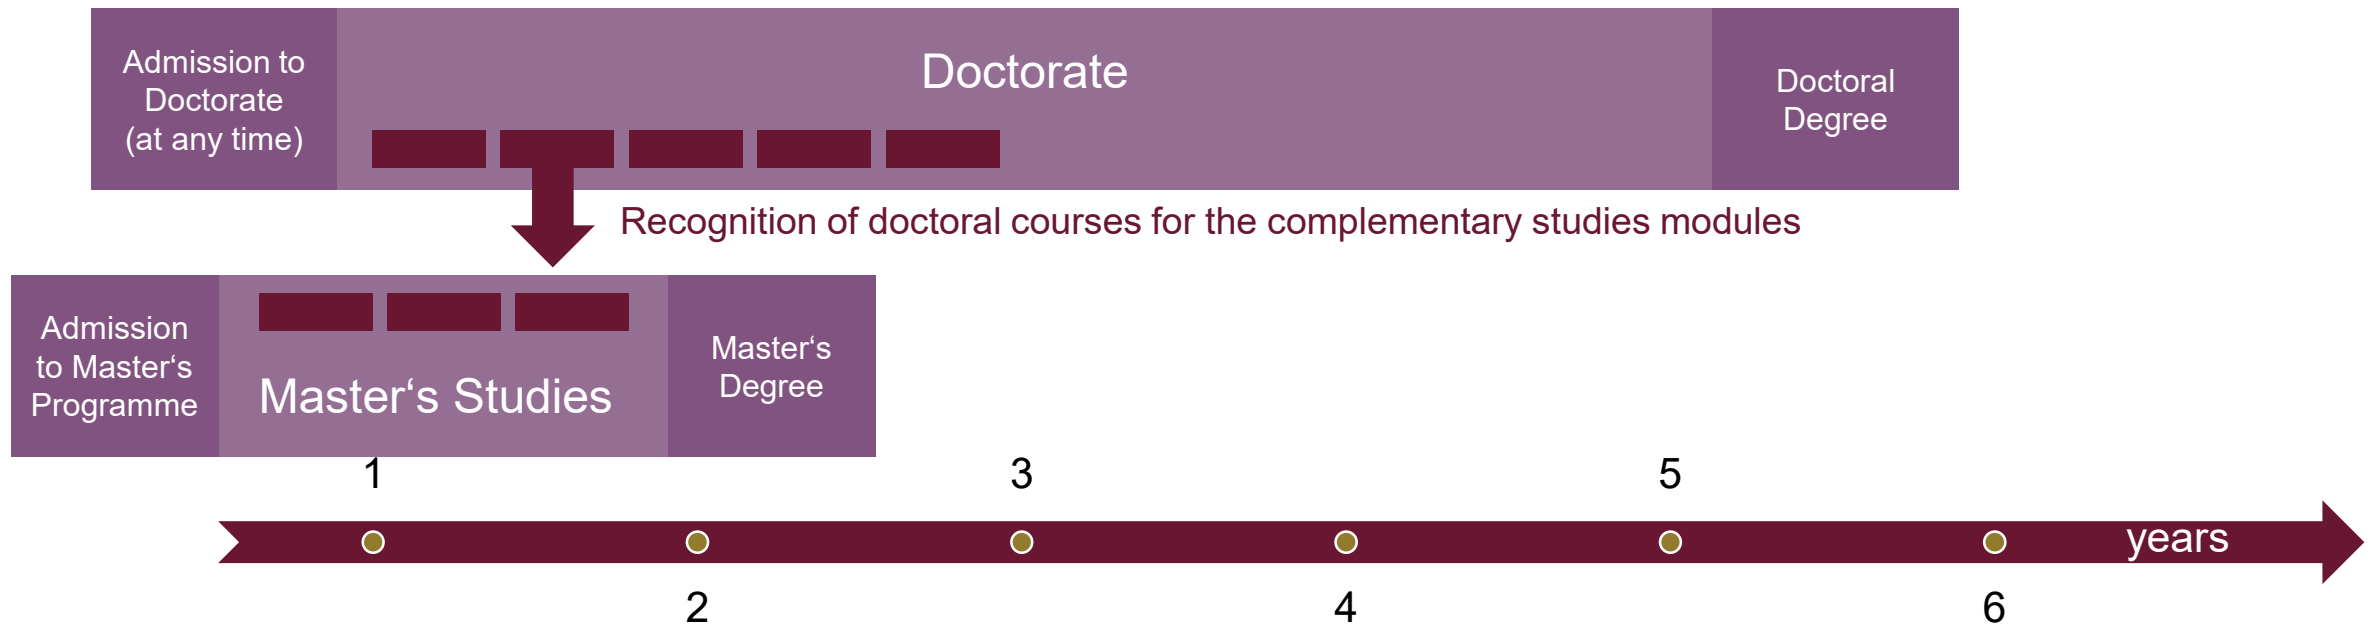

# LEUPHANA GRADUATE SCHOOL

EARLY ACCESS: THE DOCTORAL TRACK

# STARTING YOUR DOCTORATE WHILE STUDYING IN THE MASTER'S PROGRAMME

# GETTING INTO THE DOCTORAL TRACK IN 4 STEPS

- Very good Bachelor's degree (or equivalent)  
at least 1,7 or among top 10% graduates in your final year of study
- Bachelor's thesis with a grade of 1,3 or better
- Admission to a Master's programme at Leuphana Graduate School

# GETTING INTO THE DOCTORAL TRACK IN 4 STEPS

- a professor to supervise your dissertation
- Discuss mutual expectations → supervision agreement
- Suitability assessment interview with supervisor and spokesperson of doctoral research group